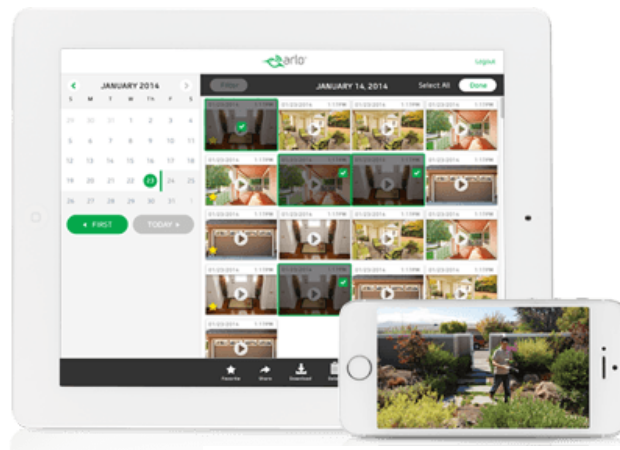

Full HD 1920x1080
IP Camera WIFI Day/Night
Enregistrement SD ou NAS
Audio Micro & Speaker
Visualisations Android & iOS

CONCEPTRONIC

The Concept of Global Communication

39€ CIPCAMPTIWL
IP Camera WIFI Day/Night, Pan/
Tilt, Micro, 2 IN/OUT, 640x480

29€ S-NC-0291
IP Camera WIFI Day/Night,
1M Picel 1280x720

D-Link

Lens	2.8mm	3.6mm	6mm	8mm	12mm	16mm
Angle	90°	69°	50°	33°	22°	18°
Distance	3~5 M	8 M	15 M	20~30M	40~50 M	70~80 M

20€ EM6253
Passive POE Adaptation Kit
Max 50m RJ45